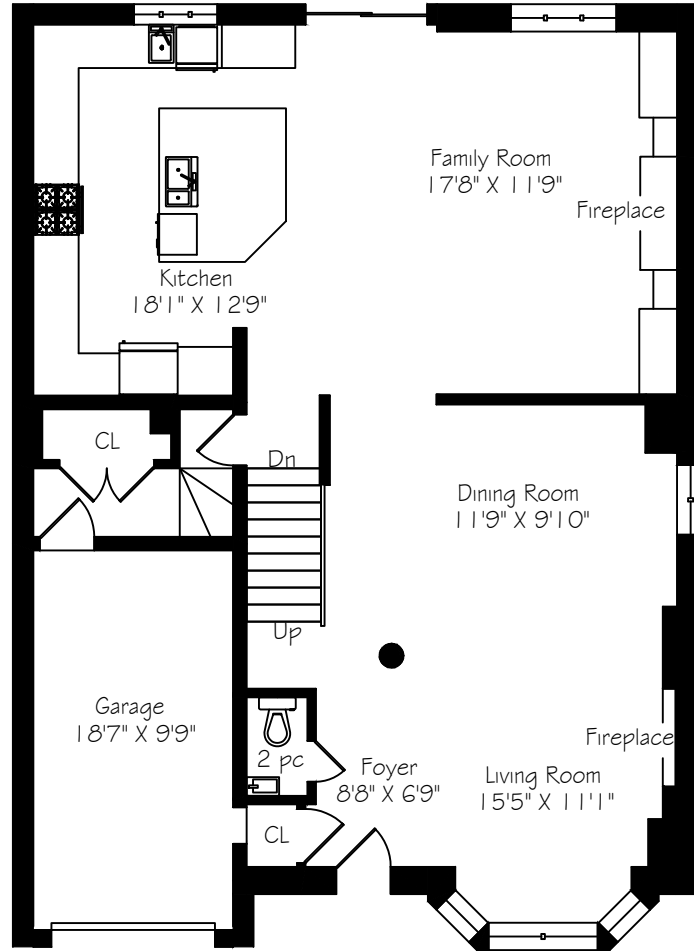

119 Haddington Avenue

Lower Level  
1062 Square Feet

Main Floor  
1316 Square Feet

Second Floor  
1503 Square Feet