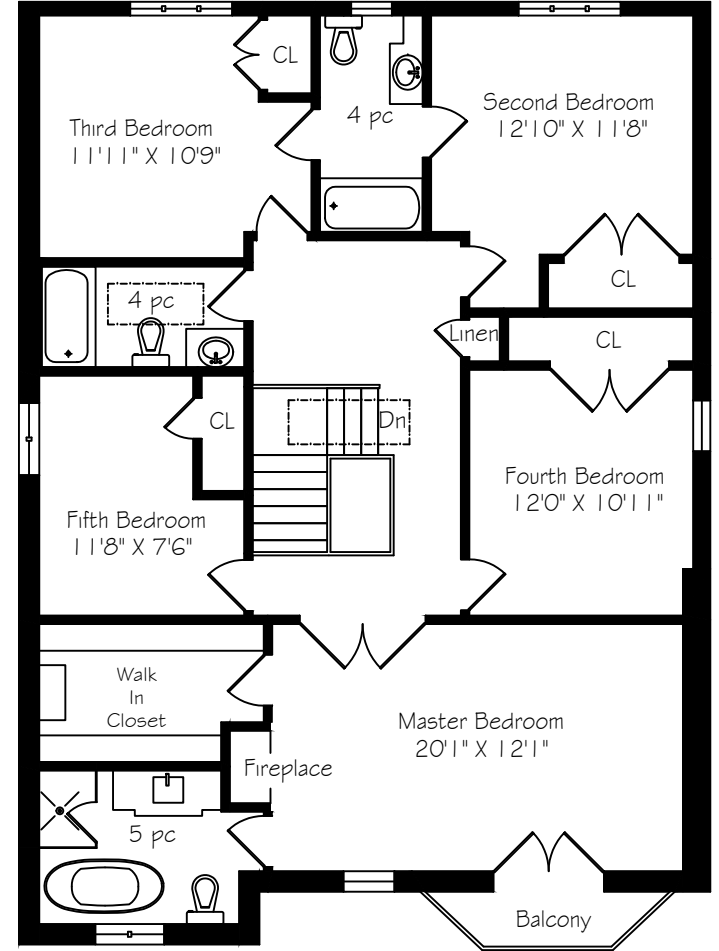

119 Haddington Avenue

Lower Level  
1062 Square Feet

Main Floor  
1316 Square Feet

Second Floor  
1503 Square Feet