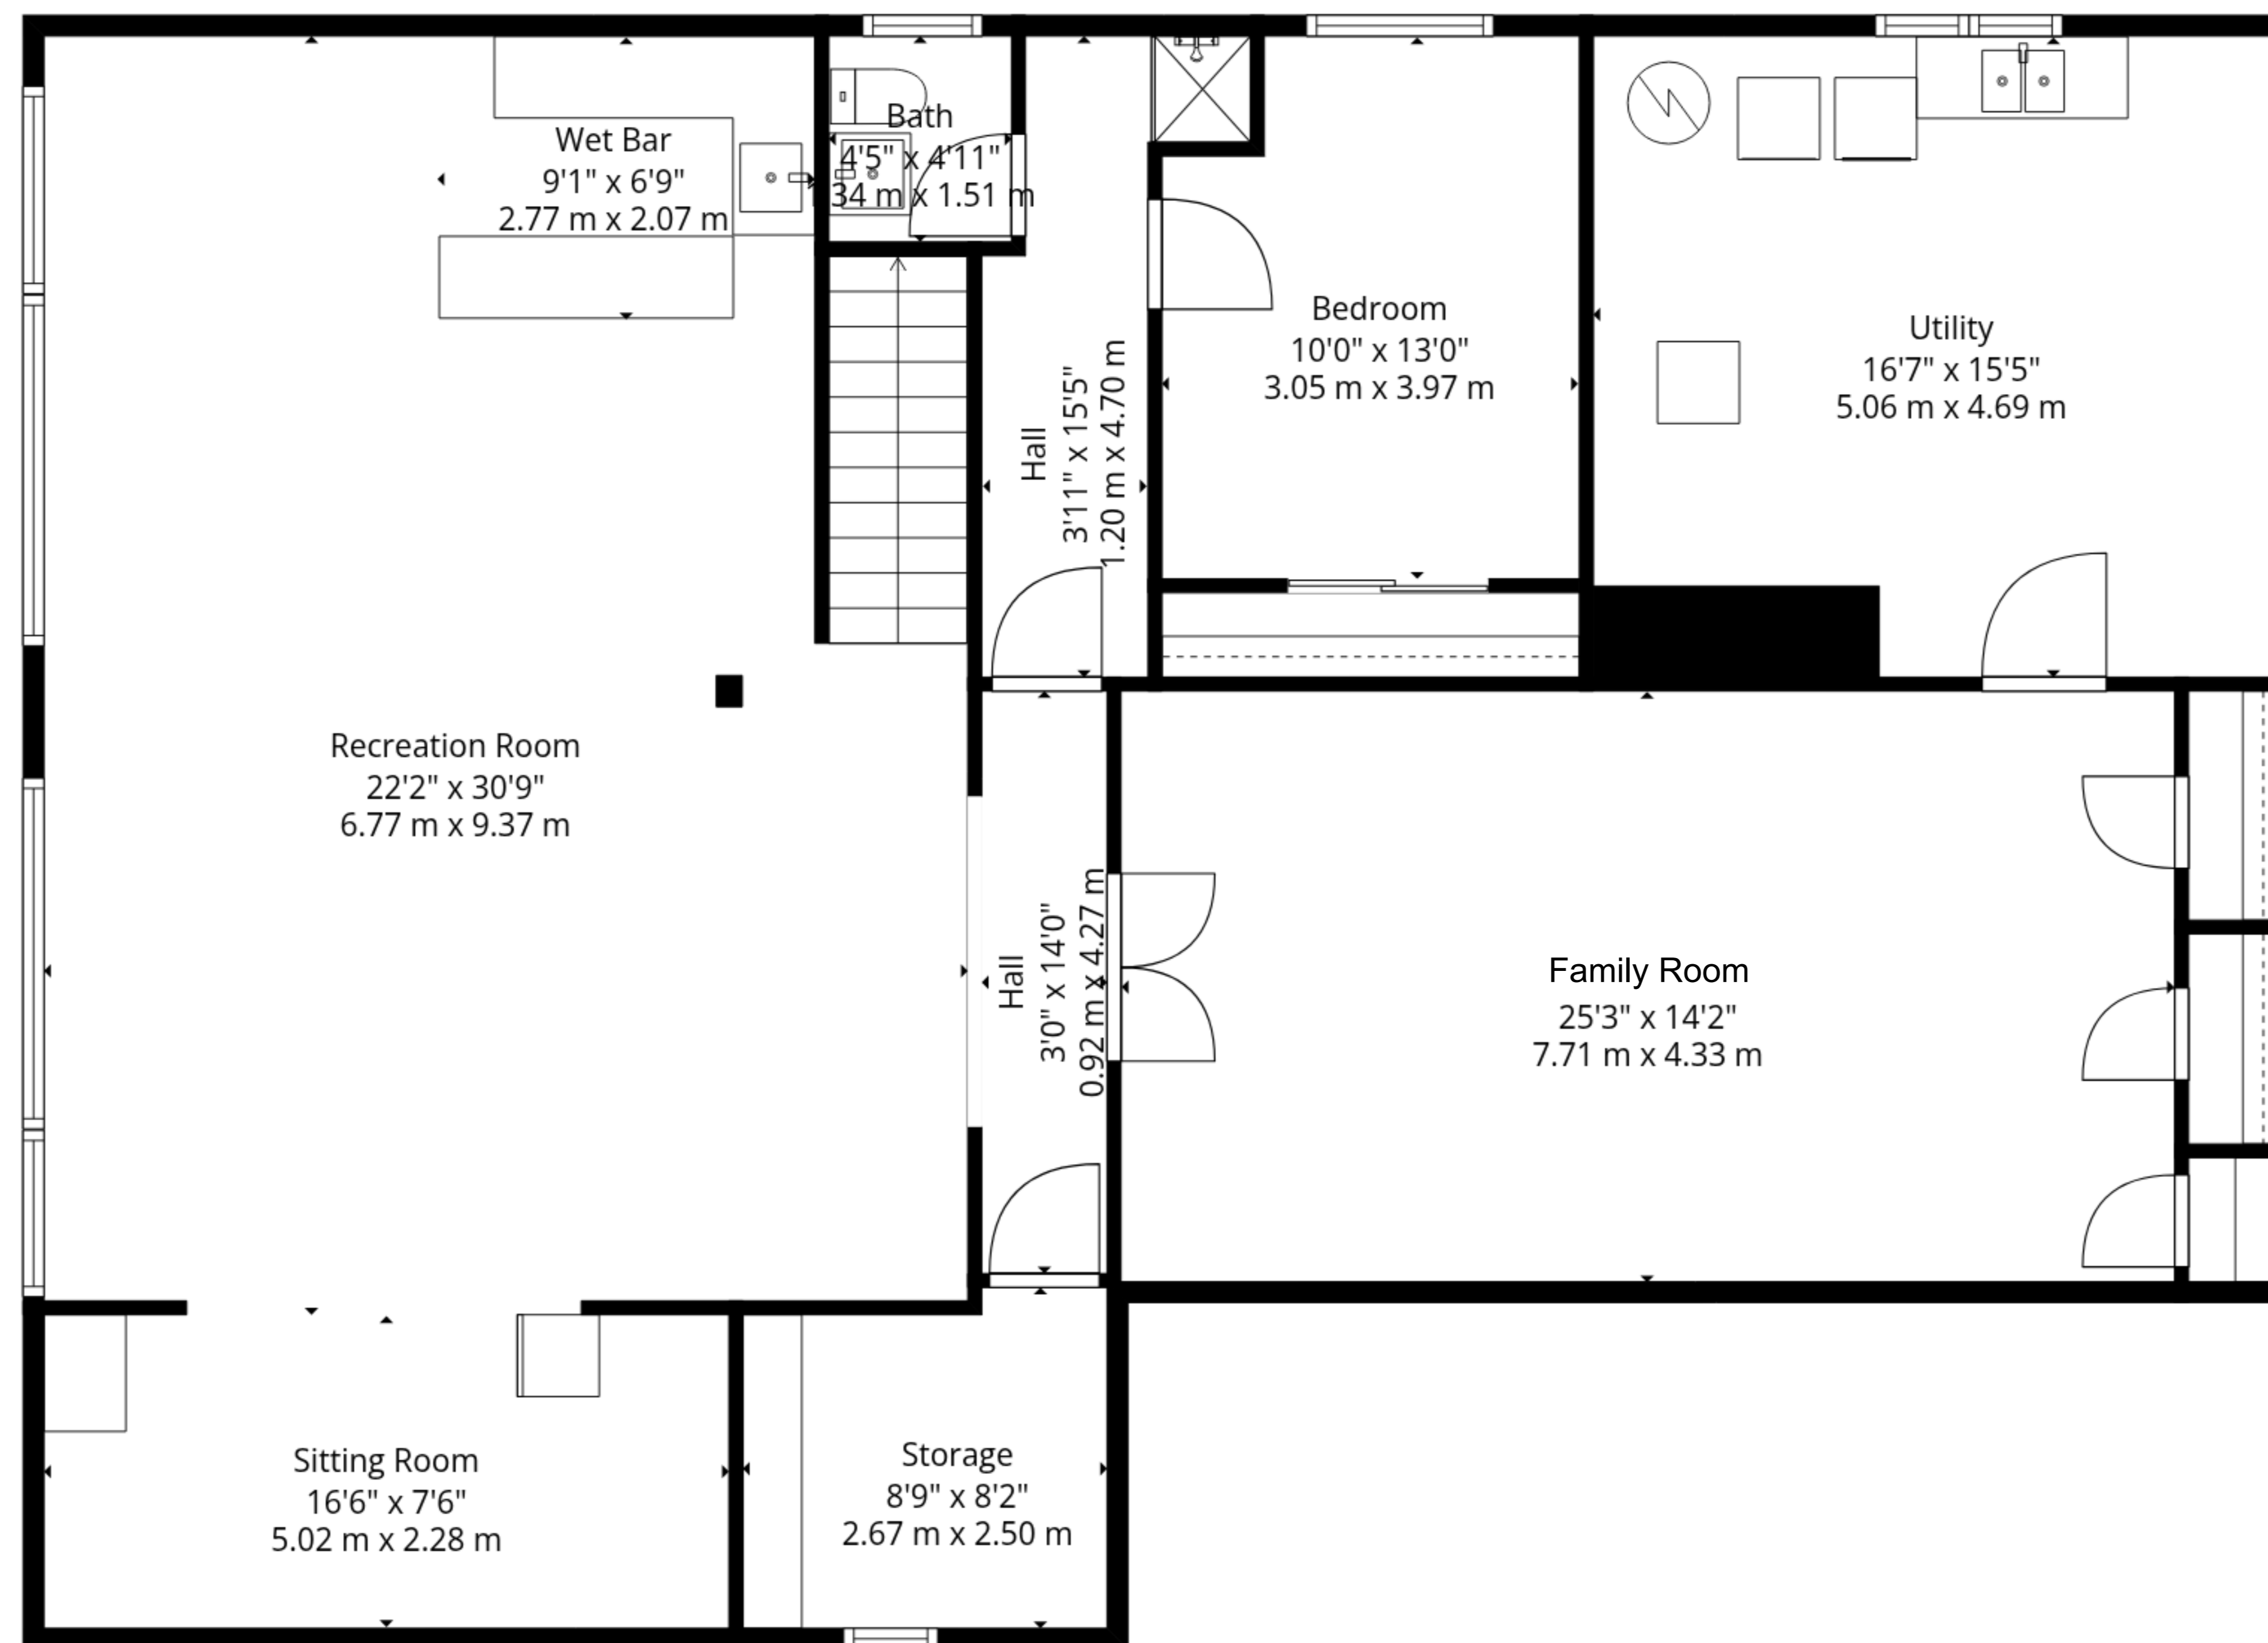

**TOTAL: 3970 sq. ft, 369 m2**  
 Basement: 1825 sq. ft, 170 m2, 1st floor: 2145 sq. ft, 199 m2  
 EXCLUDED AREAS: WALLS: 210 sq. ft, 19 m2

**TOTAL: 3970 sq. ft, 369 m2**  
 Basement: 1825 sq. ft, 170 m2, 1st floor: 2145 sq. ft, 199 m2  
 EXCLUDED AREAS: WALLS: 210 sq. ft, 19 m2

1st Floor

Basement

**TOTAL: 3970 sq. ft, 369 m2**  
 Basement: 1825 sq. ft, 170 m2, 1st floor: 2145 sq. ft, 199 m2  
 EXCLUDED AREAS: WALLS: 210 sq. ft, 19 m2