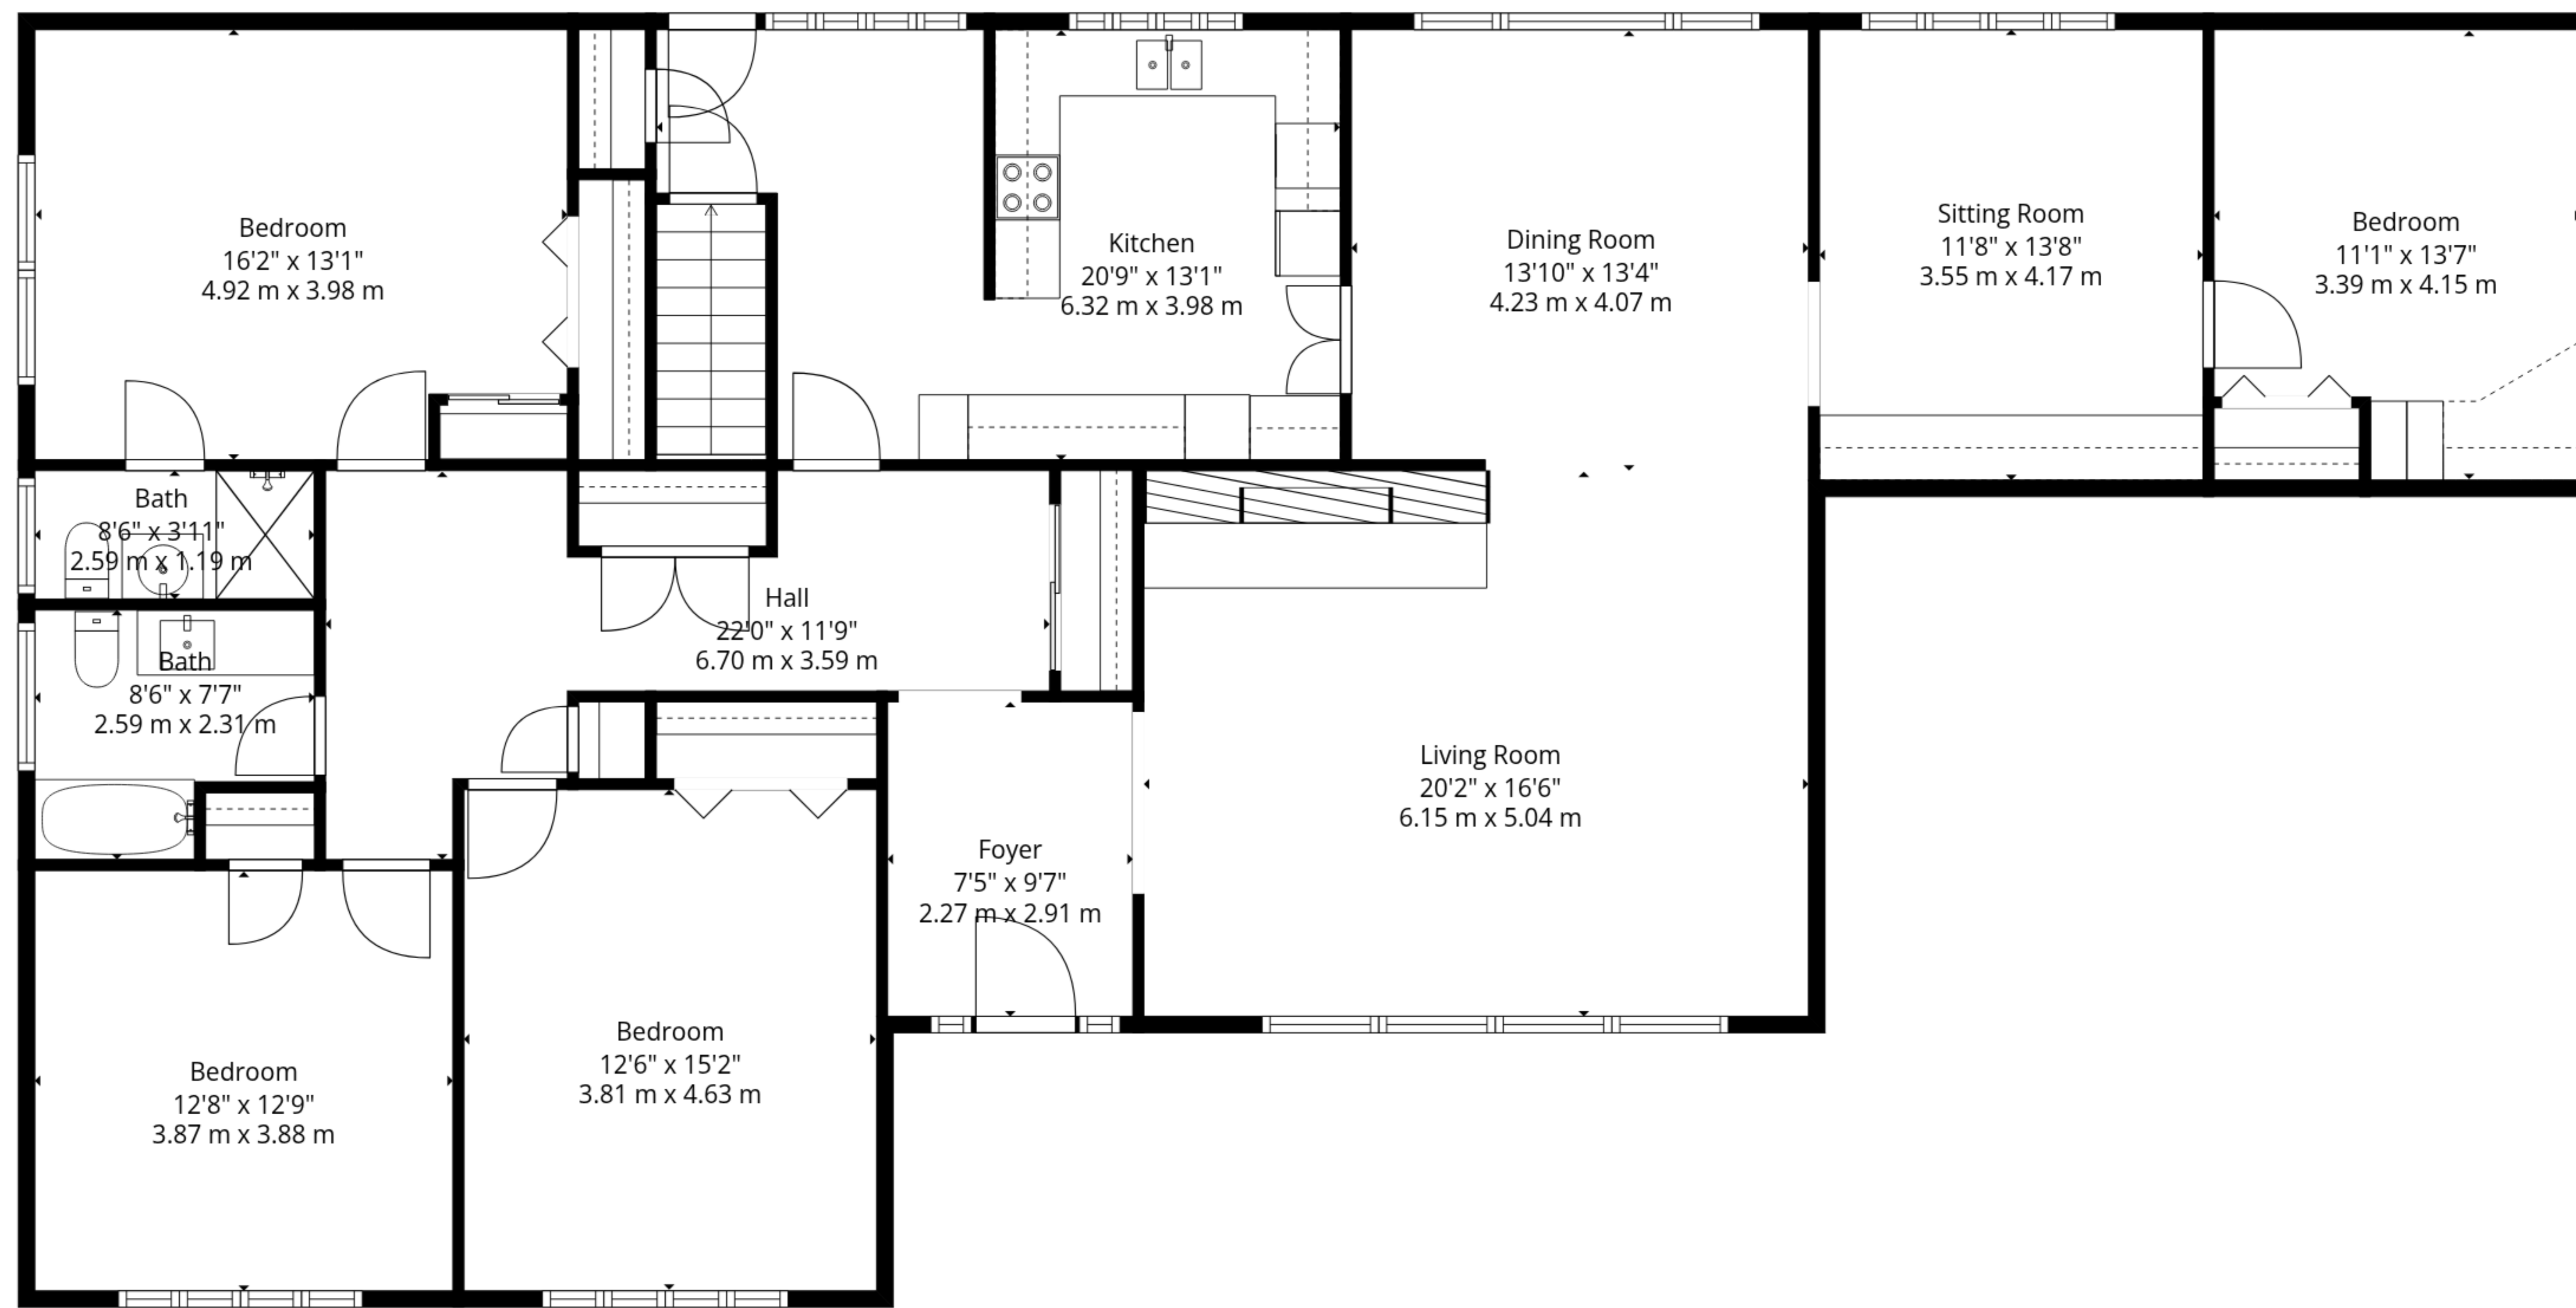

**TOTAL: 3970 sq. ft, 369 m2**  
 Basement: 1825 sq. ft, 170 m2, 1st floor: 2145 sq. ft, 199 m2  
 EXCLUDED AREAS: WALLS: 210 sq. ft, 19 m2

**TOTAL: 3970 sq. ft, 369 m2**  
 Basement: 1825 sq. ft, 170 m2, 1st floor: 2145 sq. ft, 199 m2  
 EXCLUDED AREAS: WALLS: 210 sq. ft, 19 m2

1st Floor

Basement

**TOTAL: 3970 sq. ft, 369 m2**  
 Basement: 1825 sq. ft, 170 m2, 1st floor: 2145 sq. ft, 199 m2  
 EXCLUDED AREAS: WALLS: 210 sq. ft, 19 m2